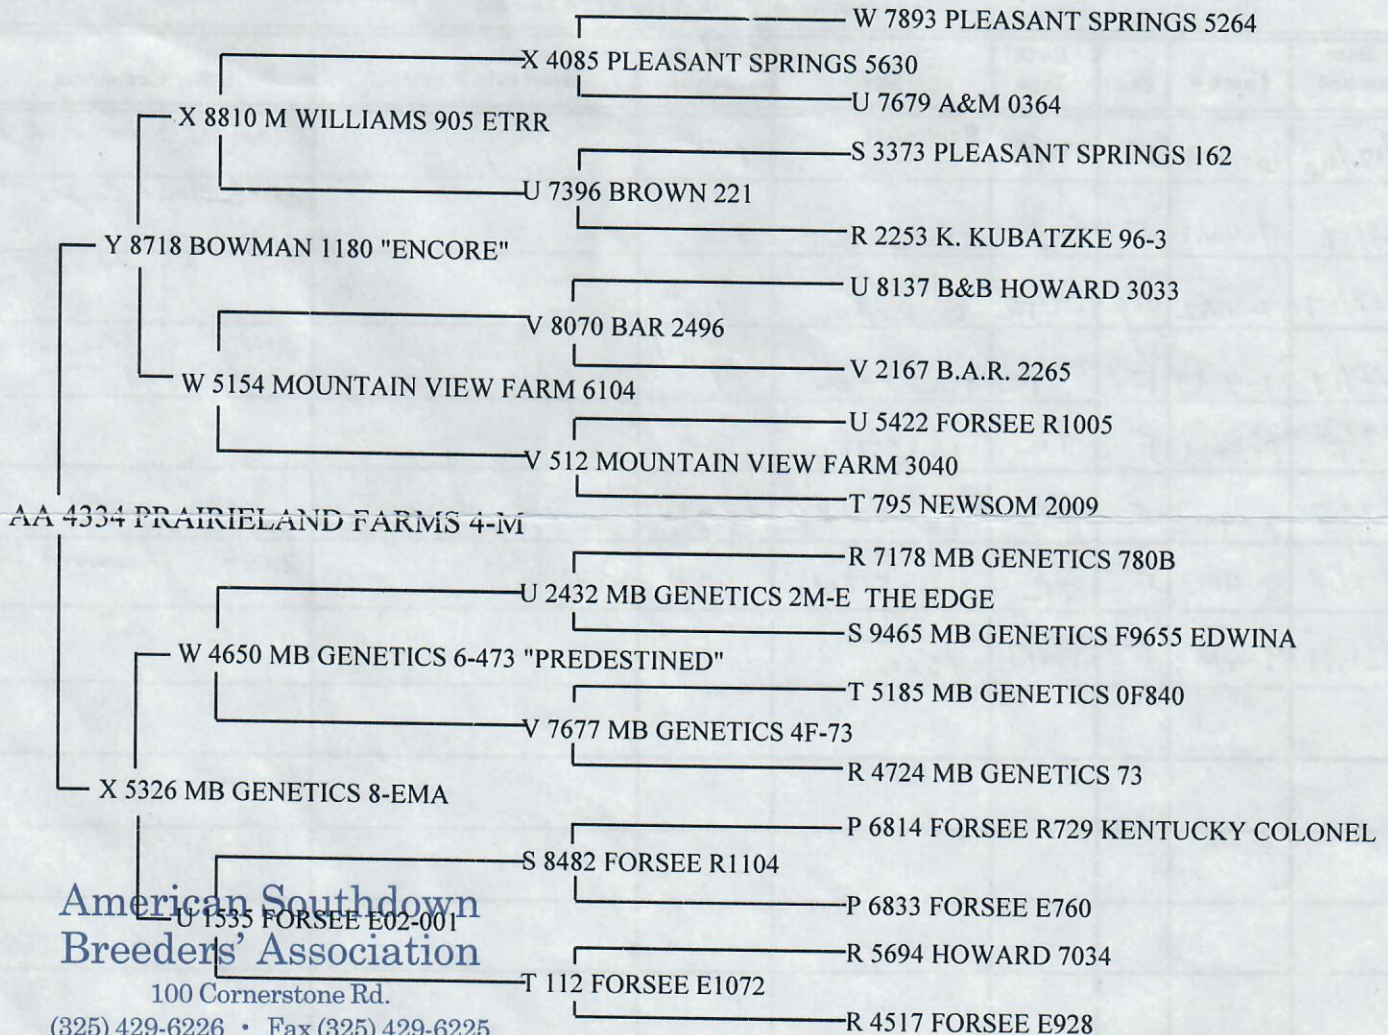

American Southdown Breeders' Association

100 Cornerstone Rd. • Fredonia, Texas 76842

Scrapie ID
SD 4099
0001

Certificate of Registry

AA 4334 Ewe
EWE
ASBA #

NAME **PRAIRIELAND FARMS 4-M** **LAMBED** 1/7/2014 **Twin**
Private Flock Tag

SIRE Y 8718 BOWMAN 1180 "ENCORE"

DAM X 5326 MB GENETICS 8-EMA

BREEDER MB GENETICS RIO, WI

OWNER PRAIRIELAND FARMS NICK & MEGAN NIELSEN ALEXANDRIA, SD

DATE RECORDED 4/11/2014

Executive Secretary 

THIS FIVE GENERATION PEDIGREE IS PROVIDED FOR YOUR RECORDS.

If there are any blanks on this record indicates that some of the history of this animal was recorded prior to computerization. If you would like the completed record you may order it for an additional charge, by calling the ASBA office.